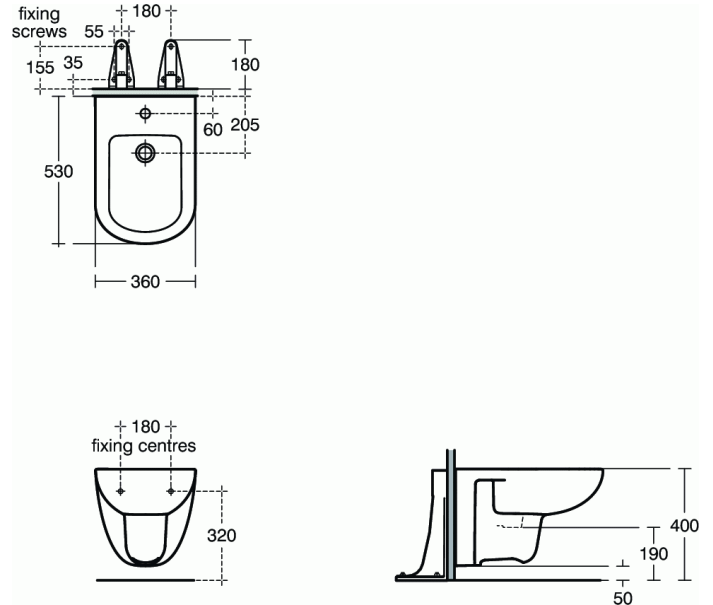

TEMPO

Wall Mounted Bidet

Wall Mounted Bidet

Tempo wall mounted bidet

VARIANT PRODUCTS

Floor Standing Bidet

T5090

COLOURS*