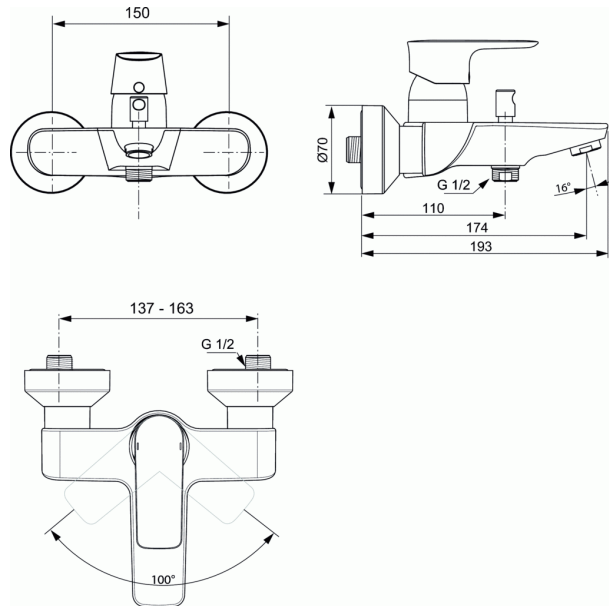

CONCEPT AIR

Wall Mounted Bath Shower Mixer

Wall Mounted Bath Shower Mixer

Perfect for new build residential and prestige commercial projects|Recommended for high pressure installations|Supplied with flow straighteners to maximise flow rates.|Made in Germany|5 year guarantee

Concept Air Wall Mounted Bath Shower Mixer

COLOURS*

* AA = Chrome

NORMS AND BENEFITS