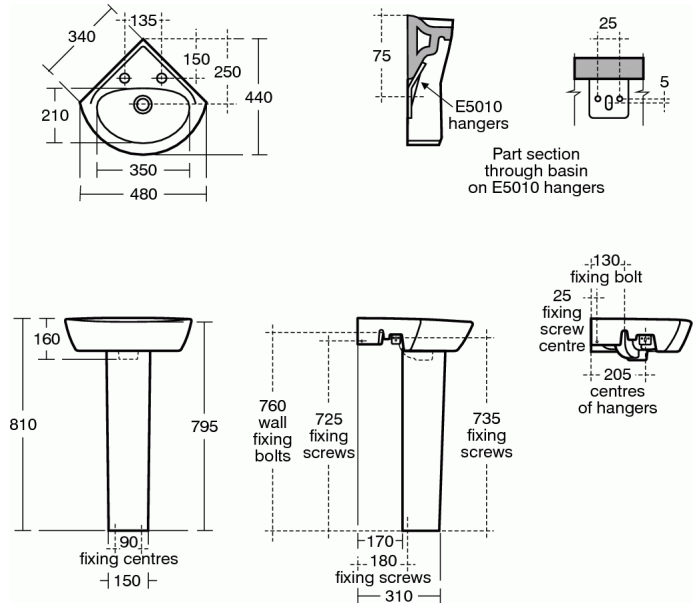

MULTI-BRANDED ANCILLARY Wall Hangers

Wall Hangers

Pair Steel Wall Hangers

COLOURS*

* 67 = Neutral

NORMS AND BENEFITS