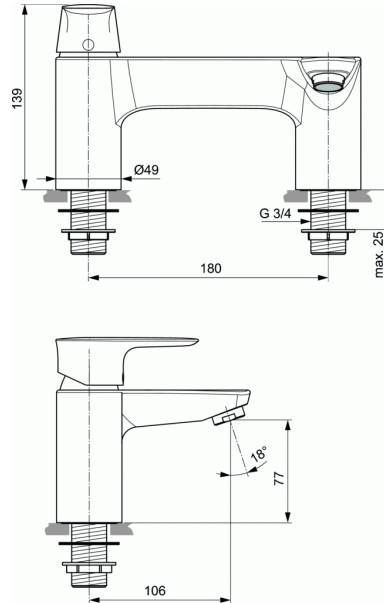

CONCEPT AIR

Two Hole Bath Filler

Two Hole Bath Filler

Perfect for new build residential and prestige commercial projects|Recommended for high pressure installations|Supplied with flow straighteners to maximise flow rates.|Made in Germany|5 year guarantee

Concept Air Two Hole Bath Filler

COLOURS*

* AA = Chrome

NORMS AND BENEFITS