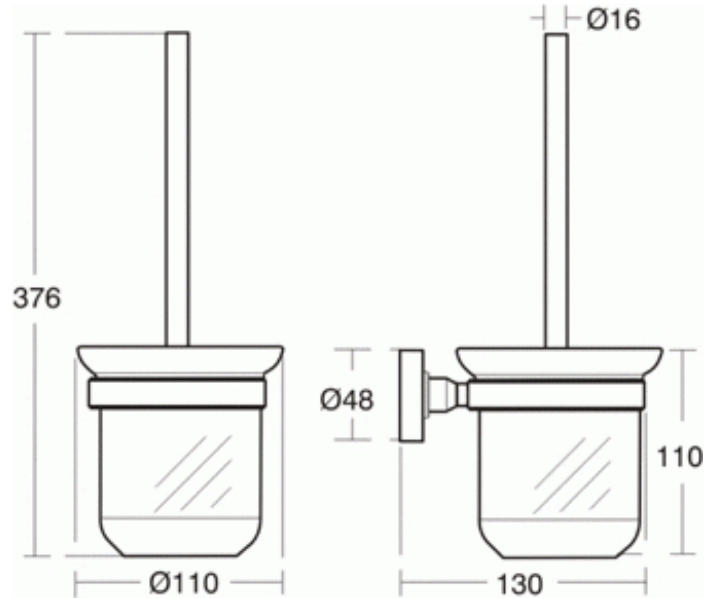

IOM

Toilet Brush and Frosted Glass Holder

Toilet Brush and Frosted Glass Holder

IOM Frosted Glass Toilet Brush and Holder

COLOURS*

* AA = Chrome

NORMS AND BENEFITS