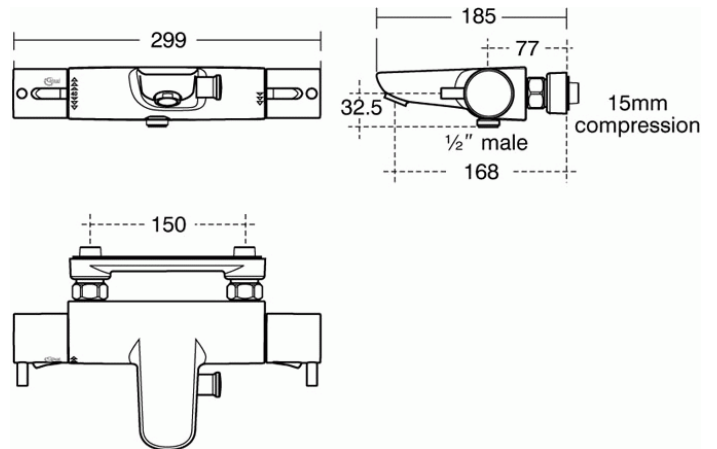

ALTO ECOTHERM

Thermostatic Wall Mounted Bath Shower Mixer with Lever Handles

Thermostatic Wall Mounted Bath Shower Mixer with Lever Handles

Ceramic disc| Temperature limit stop| Eco button| Thermostatic valve| Cool body|Safety stop| High pressure| Metal lever handles| Time saving fast-fix bracket included

Alto Ecotherm dual control wall mounted bath shower mixer with fast fix wall bracket - lever handles - no kit

VARIANT PRODUCTS

Thermostatic Wall Mounted Bath Shower Mixer	A5634
Thermostatic Two Hole Bath Shower Mixer	A5635
Thermostatic Two Hole Bath Shower Mixer Pack	A5636
Thermostatic Two Hole Bath Shower Mixer with Lever Handles	A5638