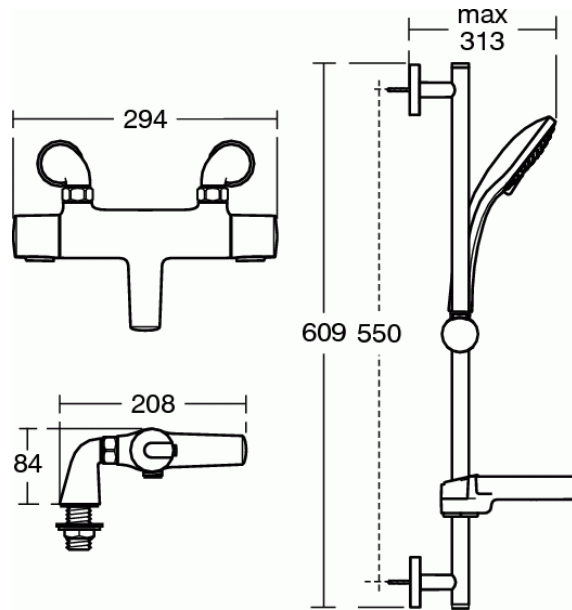

## Thermostatic Two Hole Bath Shower Pack

### Thermostatic Two Hole Bath Shower Pack

Safety stop| Cool body| Ceramic disc| Temperature limit stop| Eco button| High pressure| Thermostatic valve| Flow control with integral diverter| 1.8m hose| Three function handspray| Removable 8 litres per minute eco flow regulator

Ceratherm 100 exposed thermostatic bath shower mixer, 2 hole rim mounting legs and Idealrain M3 shower kit