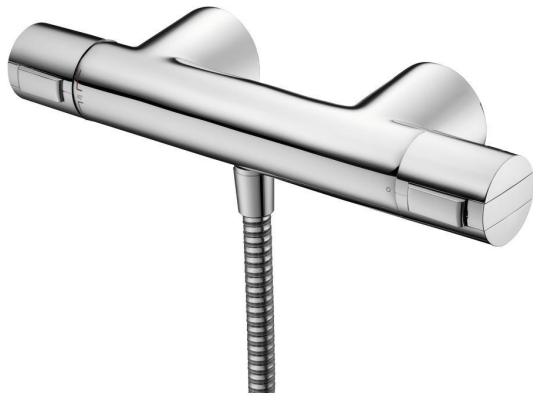

# CERATHERM 200

## Thermostatic Exposed Shower Mixer

### Thermostatic Exposed Shower Mixer

Safety stop| Cool body| Ceramic disc| Temperature limit stop|  
Eco button| Thermostatic valve| Concealed wall fixings

Ceratherm 200 exposed thermostatic shower mixer - no kit