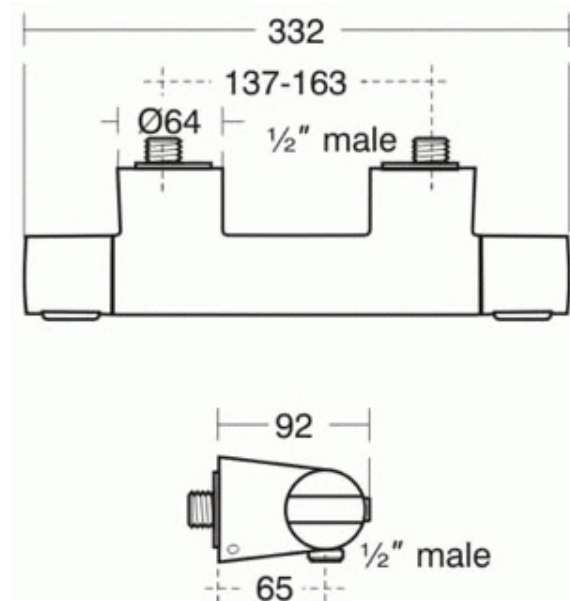

### Thermostatic Exposed Shower Mixer

Safety stop| Cool body| Ceramic disc| Temperature limit stop|  
Eco button| Thermostatic valve| Concealed wall fixings

Ceratherm 200 exposed thermostatic shower mixer - no kit