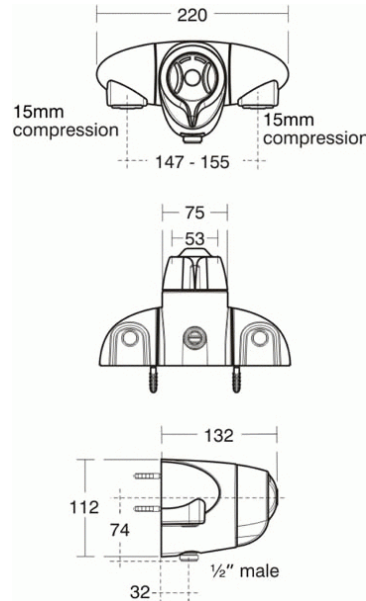

CTV

Thermostatic Exposed Shower Mixer

Thermostatic Exposed Shower Mixer

Temperature limit stop| Thermostatic valve| Fits standard pipework centres of 150mm - adjustable from 147mm to 155mm| Suitable for concealed or exposed rising or falling pipework