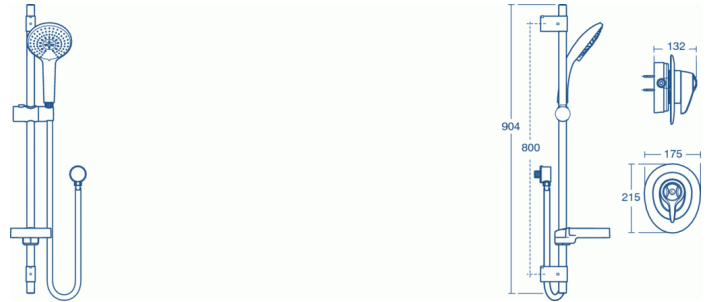

CTV EL Thermostatic EL Built-in Shower Pack

Thermostatic EL Built-in Shower Pack

Temperature limit stop| Thermostatic valve| 900mm slide rail|
1.8m hose| REMOVABLE 8 LITRES PER MINUTE ECO FLOW
REGULATOR

Shower pack comprises of a CTV built-in thermostatic shower
mixer with an extended lever & Idealrain M3 shower kit

COLOURS*

* AA = Chrome

NORMS AND BENEFITS