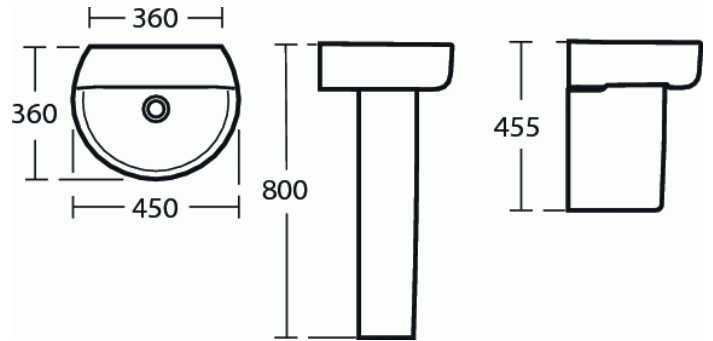

CONCEPT

Sphere 45cm Handrinse Washbasin, 1 taphole

Sphere 45cm Handrinse Washbasin, 1 taphole

Concept Sphere 45cm handrinse washbasin, 1 taphole with overflow

REQUIRED PRODUCTS

Full Handrinse Pedestal	E7838
Semi Pedestal	E7840
Fixing Set	E0157