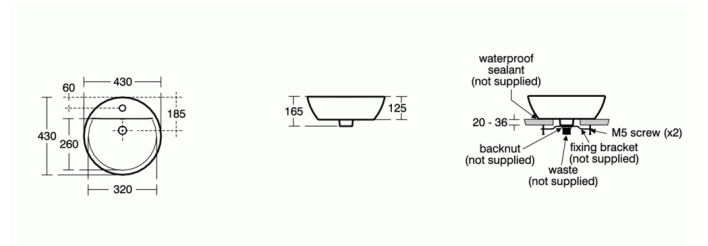

CONCEPT

Sphere 43cm Vessel Washbasin, 1 taphole

Sphere 43cm Vessel Washbasin, 1 taphole
Concept Sphere 43cm vessel washbasin, 1 taphole

RECOMMENDED PRODUCTS

Blue Basin Mixer
Basin Mixer

B9915
B9994

COLOURS*