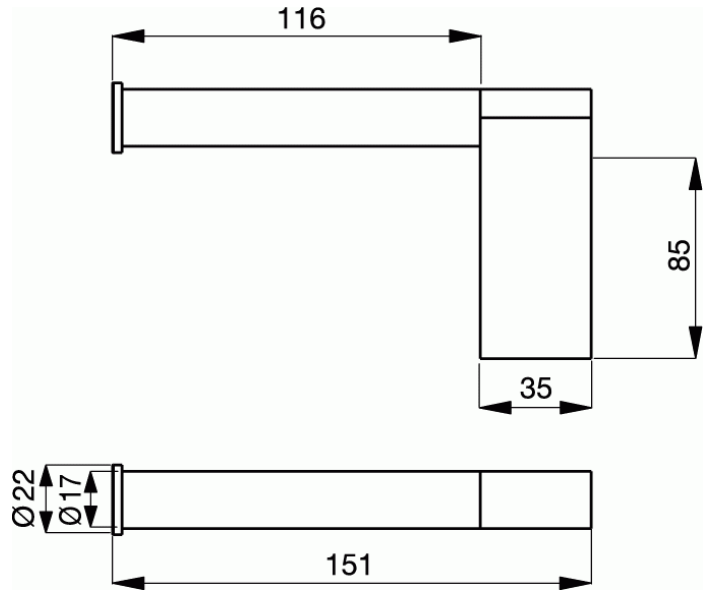

CONCEPT

Spare toilet roll holder

Spare toilet roll holder

Chrome plated|Including fixation set|Wall mounted|151 x 85 x 18 mm, 0,68 kg

Concept Spare Toilet roll holder

COLOURS*

* AA = Chrome