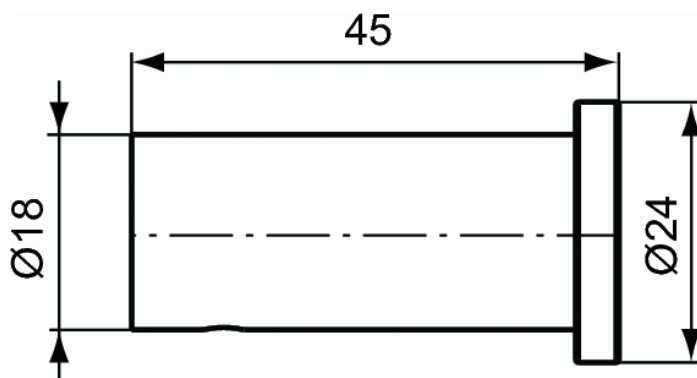

### Single robe hook

#### Single robe hook

Chrome plated|Including fixation set|Wall mounted|24 x 45 x 24 mm, 0,15 kg

Concept Single robe hook