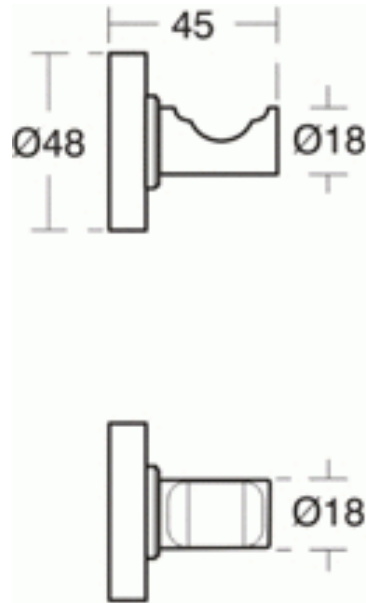

IOM

Single Robe Hook

Single Robe Hook

IOM Single Robe Hook

COLOURS*

* AA = Chrome

NORMS AND BENEFITS