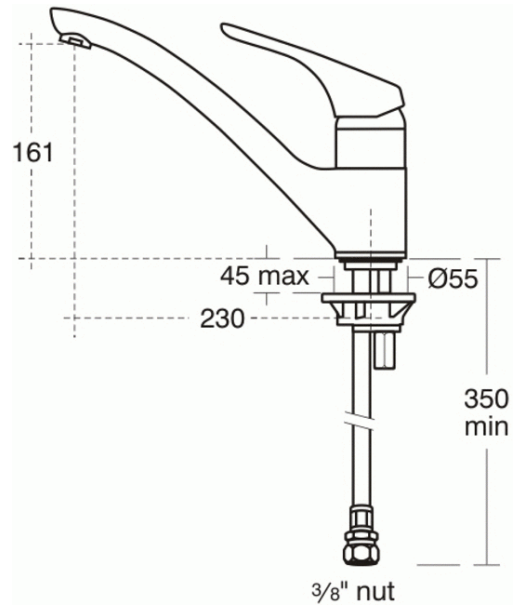

## CERASPRINT NEW Single Lever Sink Mixer

### Single Lever Sink Mixer

Ceramic disc| CLICK cartridge| Temperature limit stop

Cerasprint sink mixer 1 hole, ceramic disc single lever, single flow swivel spout