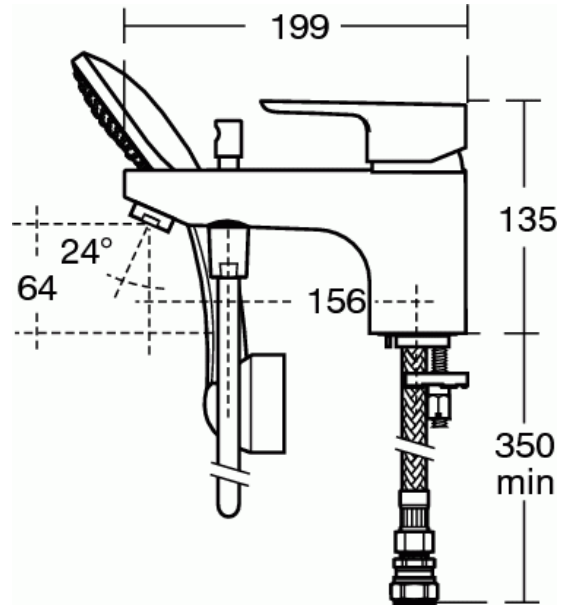

TEMPO

Single Lever Bath Shower Mixer

Single Lever Bath Shower Mixer

Tempo single lever 1 hole bath shower mixer

COLOURS*

* AA = Chrome

NORMS AND BENEFITS