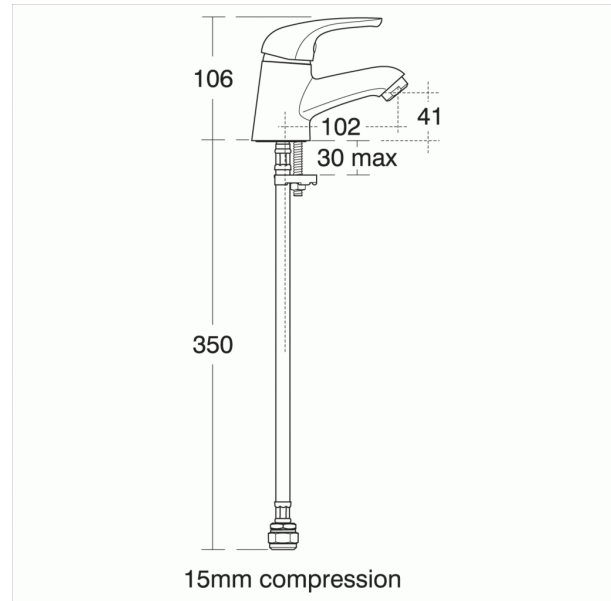

OPUS

Single Lever Basin Mixer

Single Lever Basin Mixer

High pressure| Ceramic disc| Idea-fix with centralising washer and self gripping clamp| Flexible tails with 15mm compression connection|

Opus one taphole, no waste

VARIANT PRODUCTS

Single Lever Basin Mixer

B0291

COLOURS*

* AA = Chrome

NORMS AND BENEFITS