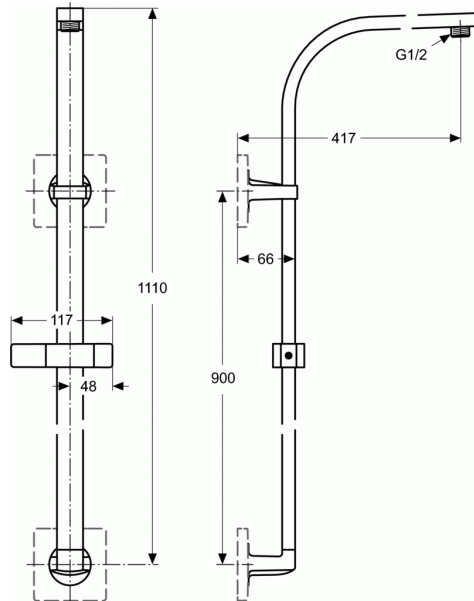

ARCHIMODULE

Shower System (without rainshower)

Shower System (without rainshower)

Archimodule water bearing shower fixed riser (without shower head)

REQUIRED PRODUCTS

Built In Unit A1501

RECOMMENDED PRODUCTS

200mm Rainshower	B9442
300mm Rainshower	B9443
300mm Rainshower	B9844
M1 Rainshower	B0024
L1 Rainshower	B0025

COLOURS*

* AA = Chrome

NORMS AND BENEFITS