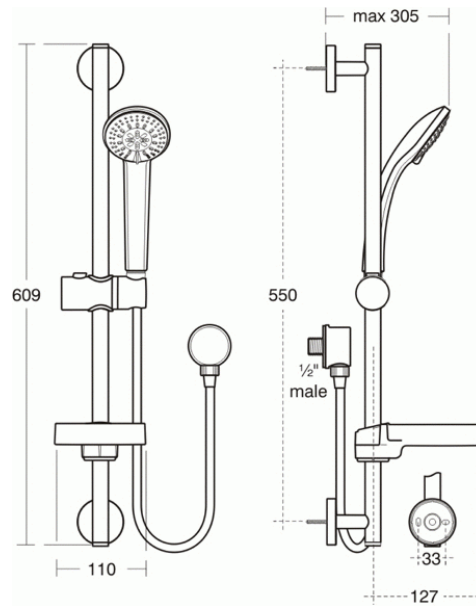

IDEALRAIN

S3 Shower Kit

S3 Shower Kit

Three function handspray, head diameter 80mm| Limescale resistant, rub clean nozzles| 600mm slide rail 21mm| Handspray holder| Hose retainer| Chrome soap dish| Wall elbow| REMOVABLE 8 LITRES PER MINUTE ECO FLOW REGULATOR

Idealrain S3 shower kit with 3 function 80mm handspray, 600mm metal slide rail, 1.8m hose & integrated soap dish.

VARIANT PRODUCTS

S1 Shower Kit	B9408
S3 Shower Kit	B9410

COLOURS*

* AA = Chrome

NORMS AND BENEFITS