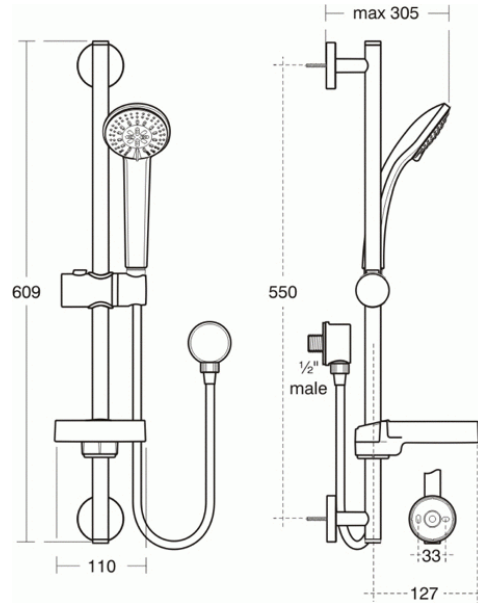

IDEALRAIN

S3 Shower Kit

S3 Shower Kit

Three function handspray, head diameter 80mm| Limescale resistant, rub clean nozzles| 600mm slide rail 21mm| Handspray holder| Hose retainer| Chrome soap dish| Wall elbow| REMOVABLE 8 LITRES PER MINUTE ECO FLOW REGULATOR

Idealrain S3 shower kit with 3 function 80mm handspray, 600mm metal slide rail, 1.35m hose & integrated soap dish

VARIANT PRODUCTS

S1 Shower Kit	B9408
S3 Shower Kit	B9556

COLOURS*

* AA = Chrome

NORMS AND BENEFITS