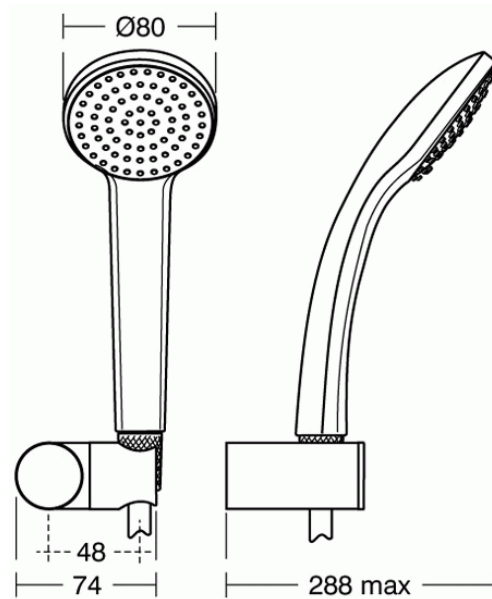

# IDEALRAIN PRO S1 Shower Set

## S1 Shower Set

Single function handspray, head diameter 80mm| Hygienic anti-aerosol function| Limescale resistant, rub clean nozzles| 1.75m Idealflex smooth hose| REMOVABLE 8 LITRES PER MINUTE ECO FLOW REGULATOR

Idealrain Pro S1 shower set single function 80mm handspray and 1.75m smooth hose