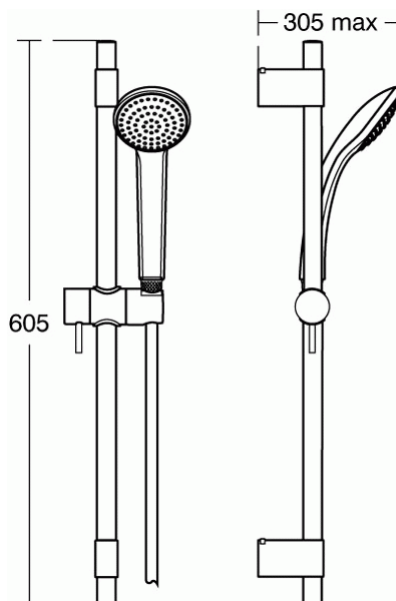

IDEALRAIN PRO S1 Shower Kit

S1 Shower Kit

Single function handspray, head diameter 80mm| Hygienic anti-aerosol function| Limescale resistant, rub clean nozzles| 600mm metal slide rail| Metal twist-lock handspray holder| Metal wall brackets| Rigid wall fixings| 1.75m Idealflex smooth hose| REMOVABLE 8 LITRES PER MINUTE ECO FLOW REGULATOR

Idealrain Pro S1 single function 80mm handspray, 600mm slide rail and 1.75m smooth hose

VARIANT PRODUCTS

S3 Shower Kit	B9830
S3 Shower Kit	B9830

COLOURS*

* AA = Chrome

NORMS AND BENEFITS