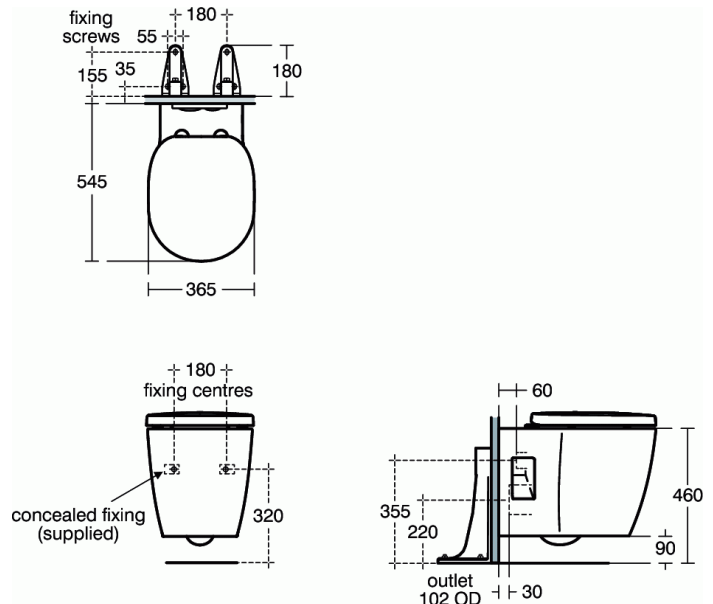

CONCEPT FREEDOM

Raised Height Wall Mounted WC Pan

Raised Height Wall Mounted WC Pan

Concept Freedom raised height wall mounted wc pan

REQUIRED PRODUCTS

Toilet Seat and Cover E7918

RECOMMENDED PRODUCTS

Toilet Seat and Cover, slow close E7917