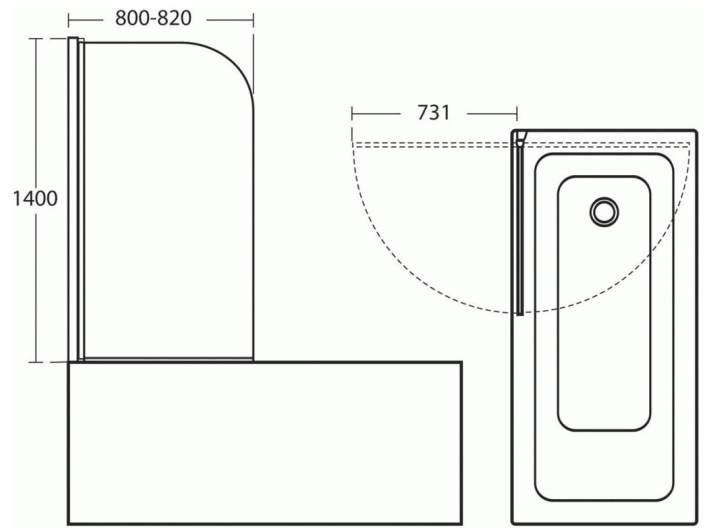

CONNECT

Radius Bath Screen

Radius Bath Screen

5mm Clear Safety Glass| Bright Silver Finish Profile| Opens inwards and out| Rise and Fall Movement| Concealed Fixings, Easy Click Cover Profiles and Top Caps| Unhanded| Up to 20mm Adjustment| 10 Year Guarantee

Connect radius bath screen with clear glass, bright silver finish

VARIANT PRODUCTS

Angle Bath Screen

T9923

COLOURS*

EO

* EO = Silver profile

NORMS AND BENEFITS