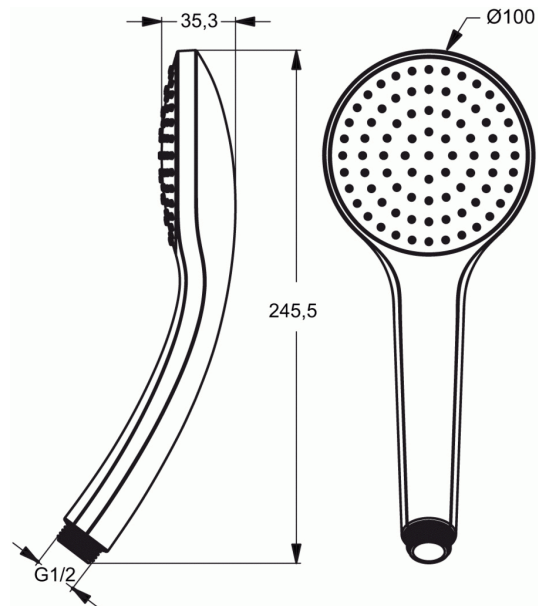

IDEALRAIN

M1 Single Function Handspray

M1 Single Function Handspray

Single function handspray, head diameter 100mm| Limescale resistant, rub clean nozzles| Minimum water pressure 0.1bar| REMOVABLE 8 LITRES PER MINUTE ECO FLOW REGULATOR

Idealrain M1 handspray 1 function 100mm

VARIANT PRODUCTS

M3 Three Function Handspray

B9403

COLOURS*

* AA = Chrome

NORMS AND BENEFITS