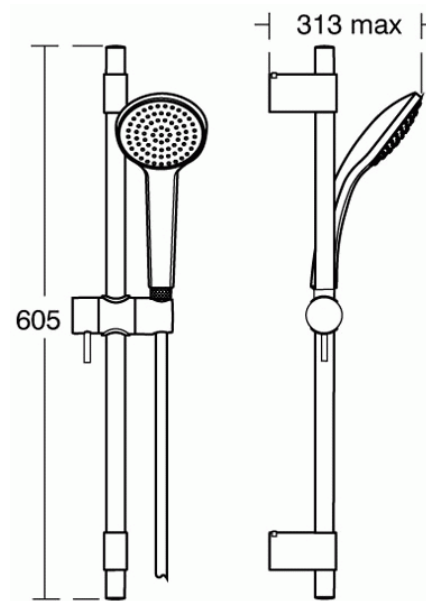

IDEALRAIN PRO M1 Shower Kit

M1 Shower Kit

Single function handspray, head diameter 100mm| Hygienic anti-aerosol function| Limescale resistant, rub clean nozzles| 600mm metal slide rail| Metal twist-lock handspray holder| Metal wall brackets| Rigid wall fixings| 1.75m Idealflex smooth hose| REMOVABLE 8 LITRES PER MINUTE ECO FLOW REGULATOR

Idealrain Pro M1 single function 100mm handspray 600mm slide rail and 1.75m smooth hose

VARIANT PRODUCTS

M3 Shower Kit	B9836
M1 Shower Kit	B9835
M3 Shower Kit	B9834
M3 Shower Kit	B9836
M1 Shower Kit	B9835
M3 Shower Kit	B9834