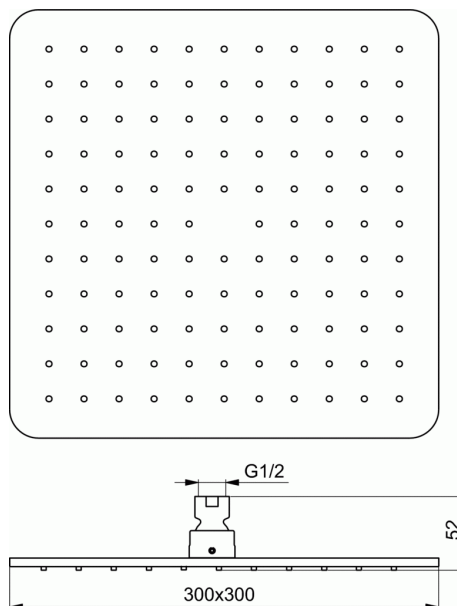

IDEALRAIN CUBE

L1 Rainshower

L1 Rainshower

Single function 300mm metal shower head| Limescale resistant, rub clean nozzles| High performance spray pattern| Slim design| REMOVABLE 12 LITRES PER MINUTE ECO FLOW REGULATOR

Idealrain Cube L1 300mm rainshower

VARIANT PRODUCTS

M1 Rainshower B0024

REQUIRED PRODUCTS

300mm Horizontal Arm B9444
 400mm Horizontal Arm B9445
 Ceiling Connector B9446

COLOURS*

* AA = Chrome

NORMS AND BENEFITS