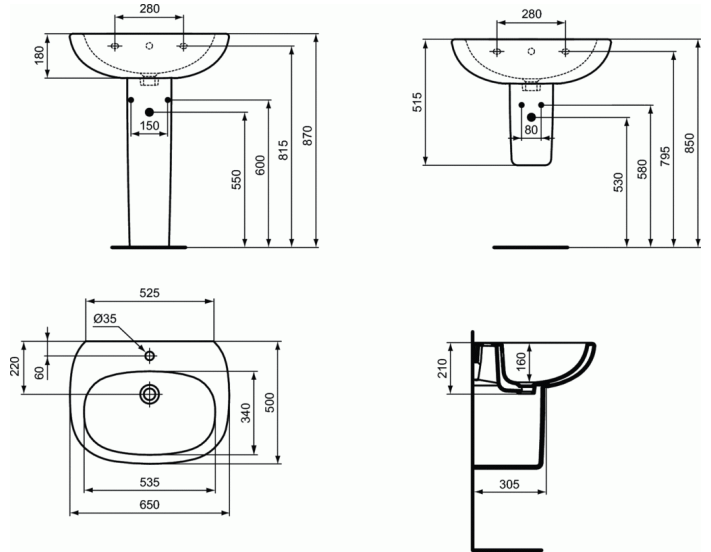

TESI full pedestal

full pedestal

|Suitable for 60cm, 55cm and 50cm Basins|

Full pedestal

COLOURS*

01

* 01 = Euro White

NORMS AND BENEFITS