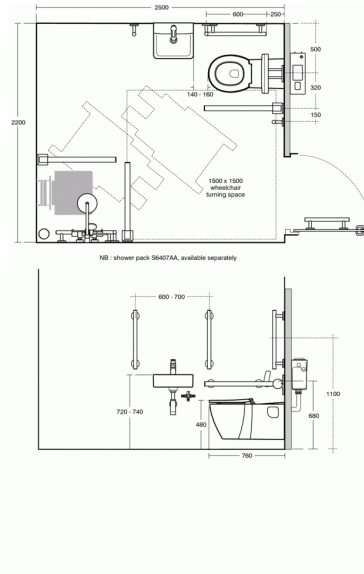

CONCEPT FREEDOM

Freedom Doc M pack

Freedom Doc M pack

Freedom Doc M pack inc 40cm Cube handrinse basin and 75cm projection wall hung WC pan - Chrome rails

COLOURS*

* AA = Chrome

NORMS AND BENEFITS