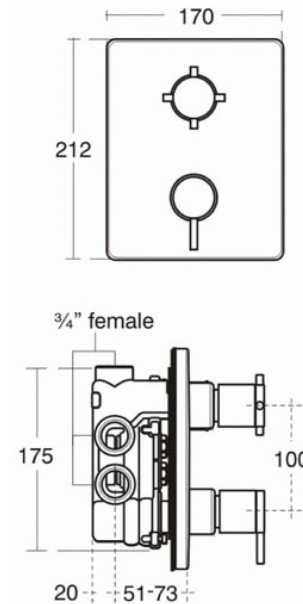

TT OPOSTA

Faceplate and Handles for TT Valve

Faceplate and Handles for TT Valve

TT Oposta shower faceplate & handles pack

REQUIRED PRODUCTS

Built-in Thermostatic Shower Valve

A3969

COLOURS*