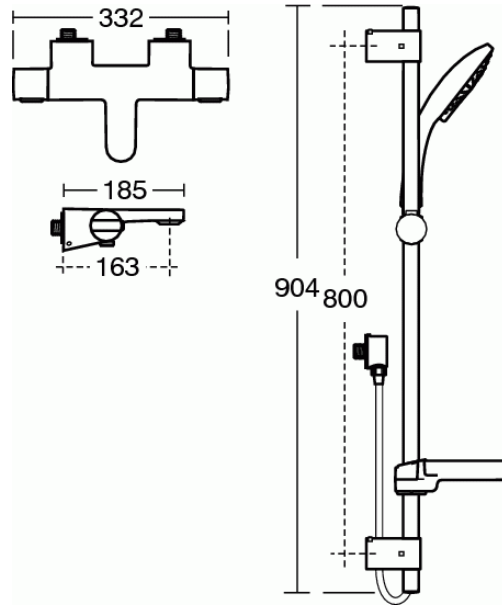

CERATHERM 200

Exposed Thermostatic Bath Shower Mixer Pack

Exposed Thermostatic Bath Shower Mixer Pack

Safety stop| Cool body| Ceramic disc| Temperature limit stop| Eco button| Thermostatic valve| Concealed wall fixings| 1.8m hose| Three function handspray| Smooth surface mixer so very easy to clean| Removable 8 litres per minute ECO flow regulator

Ceratherm 200 Exposed thermostatic bath shower mixer pack with Idealrain L3 kit

COLOURS*

* AA = Chrome

NORMS AND BENEFITS