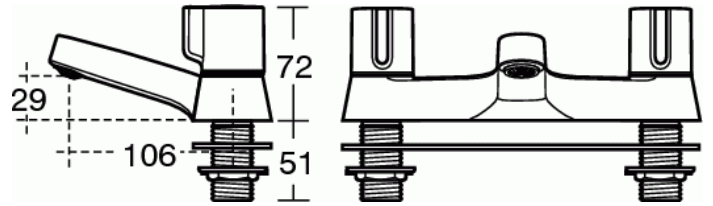

ALTO

Dual Control Bath Filler

Dual Control Bath Filler

Ceramic disc

Alto dual control two hole bath filler

COLOURS*

AA

* AA = Chrome