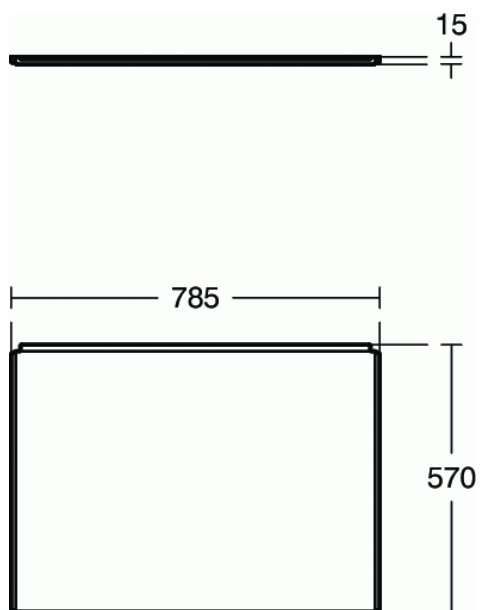

TEMPO

Cube 80cm Bath End Panel

Cube 80cm Bath End Panel
Tempo Cube 80cm bath end panel

COLOURS*

* 01 = Euro White

NORMS AND BENEFITS