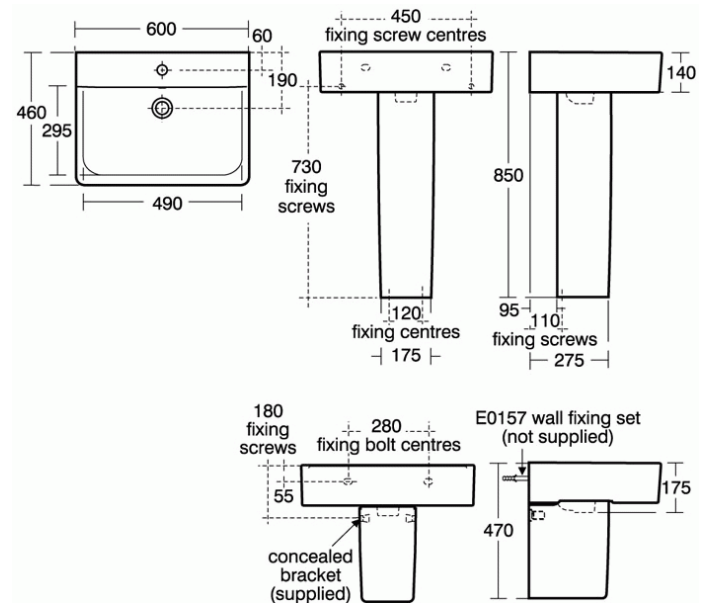

CONCEPT

Cube 60cm Washbasin, 1 taphole

Cube 60cm Washbasin, 1 taphole

Concept Cube 60cm washbasin, 1 taphole with overflow

VARIANT PRODUCTS

Cube 55cm Washbasin, 1 taphole	E7842
Cube 50cm Washbasin, 1 taphole	E7881

REQUIRED PRODUCTS

Full Pedestal	E7837
Semi Pedestal	E7839
Fixing Set	E0157

RECOMMENDED PRODUCTS

Blue Basin Mixer	B9915
------------------	-------

COLOURS*

* 01 = Euro White

NORMS AND BENEFITS