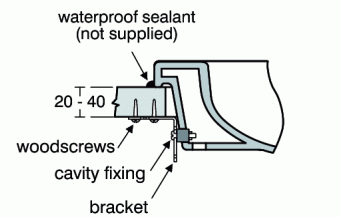

CONCEPT

Cube 50cm Semi-Countertop Washbasin, LH, 1 taphole

when fitted to a 500 wide unit - screws into unit

when fitted to a countertop - screws into countertop

Cube 50cm Semi-Countertop Washbasin, LH, 1 taphole

Concept Cube 50cm short projection semi-countertop washbasin, 1 left hand taphole with overflow

VARIANT PRODUCTS

Cube 50cm Semi-Countertop Washbasin, 2 tapholes E7797

Cube 50cm Semi-Countertop Washbasin, RH, 1 taphole E7799