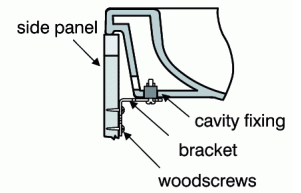

CONCEPT

Cube 50cm Semi-Countertop Washbasin, LH, 1 taphole

when fitted to a 500 wide unit - screws into unit

when fitted to a countertop - screws into countertop

Cube 50cm Semi-Countertop Washbasin, LH, 1 taphole

Concept Cube 50cm short projection semi-countertop washbasin, 1 left hand taphole with overflow

VARIANT PRODUCTS

Cube 50cm Semi-Countertop Washbasin, 2 tapholes E7797

Cube 50cm Semi-Countertop Washbasin, RH, 1 taphole E7799