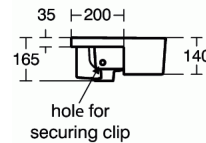

CONCEPT

Cube 50cm Semi-Countertop Washbasin, LH, 1 taphole

when fitted to a 500 wide unit - screws into unit

when fitted to a countertop - screws into countertop

Cube 50cm Semi-Countertop Washbasin, LH, 1 taphole

Concept Cube 50cm short projection semi-countertop washbasin, 1 left hand taphole with overflow

VARIANT PRODUCTS

Cube 50cm Semi-Countertop Washbasin, 2 tapholes E7797

Cube 50cm Semi-Countertop Washbasin, RH, 1 taphole E7799