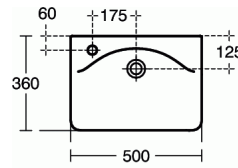

CONCEPT

Cube 50cm Semi-Countertop Washbasin, LH, 1 taphole

when fitted to a 500 wide unit - screws into unit

when fitted to a countertop - screws into countertop

Cube 50cm Semi-Countertop Washbasin, LH, 1 taphole

Concept Cube 50cm short projection semi-countertop washbasin, 1 left hand taphole with overflow

VARIANT PRODUCTS

Cube 50cm Semi-Countertop Washbasin, 2 tapholes E7797

Cube 50cm Semi-Countertop Washbasin, RH, 1 taphole E7799