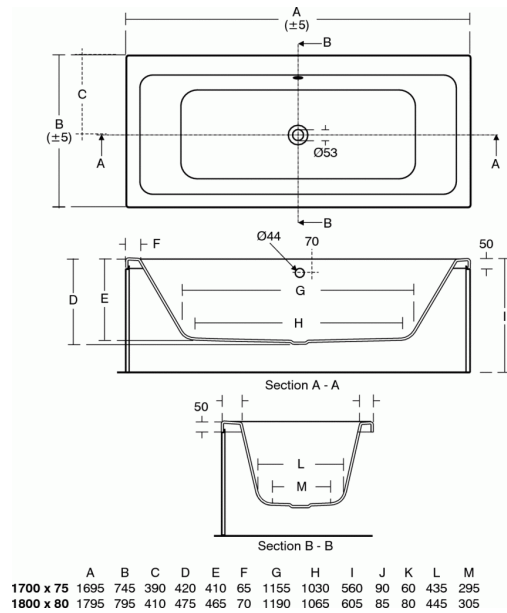

TEMPO

Cube 180x80cm Idealform Plus+ Double Ended Bath

Cube 180x80cm Idealform Plus+ Double Ended Bath

Capacity 248 litres | Idealform Plus+

Tempo Cube 170 x 75cm Idealform Plus+ Double Ended Bath, no tapholes

VARIANT PRODUCTS

- Cube 180x80cm Double Ended Bath E2584
- Cube 170x75cm Idealform Plus+ Double Ended Bath E2589

REQUIRED PRODUCTS

- Bath Waste E5795
- Bath Waste E5800

RECOMMENDED PRODUCTS

- 180cm Front Bath Panel E2606
- Cube 80cm Bath End Panel E2607