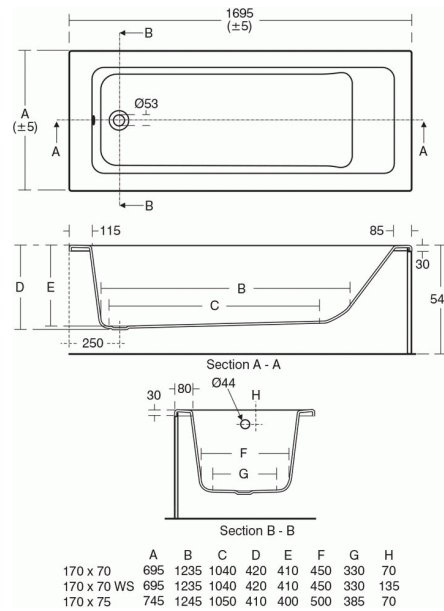

## Cube 170x70cm Rectangular Bath

### Cube 170x70cm Rectangular Bath

Capacity 185 litres

Tempo Cube 170 x 70cm rectangular bath, no tapholes

### VARIANT PRODUCTS

Cube 170x70cm Rectangular Water Saving Bath	E2581
Cube 170x75cm Rectangular Bath	E2582
Cube 170x70cm Idealform Plus+ Rectangular Bath	E2585
Cube 170x75cm Idealform Plus+ Rectangular Bath	E2587