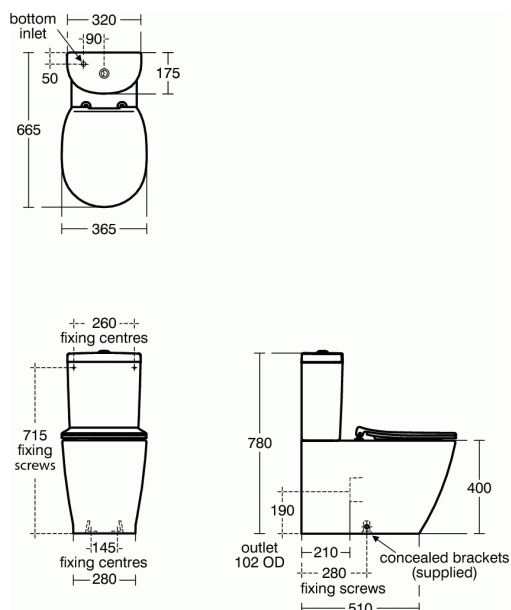

CONCEPT

Close Coupled WC Bowl / Back-to wall with Aquablade Technology - horizontal outlet

Close Coupled WC Bowl / Back-to wall with Aquablade Technology - horizontal outlet

Concept Close Coupled WC Bowl / Back-to wall with Aquablade Technology - horizontal outlet

VARIANT PRODUCTS

Close Coupled WC Bowl with Aquablade technology - horizontal outlet E8229

REQUIRED PRODUCTS

Arc 4/2.6 Litre Close Coupled Cistern	E7855
Cube 6/4 Litre Close Coupled Cistern	E7859
Arc 6/4 Litre Close Coupled Cistern	E7860
Toilet Seat and Cover, slow close	E7917
Toilet Seat and Cover	E7918
Cube 4/2.6 Litre Close Coupled Cistern	E7969