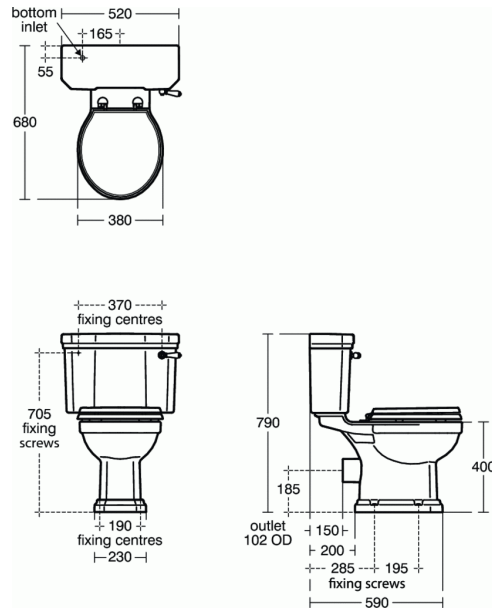

WAVERLEY

Close Coupled Dual Flush Lever Action Cistern - 6/4 litre

Close Coupled Dual Flush Lever Action Cistern - 6/4 litre
Waverley Close Coupled Dual Flush Lever Action Cistern - 6/4 litre

COLOURS*

* 01 = Euro White