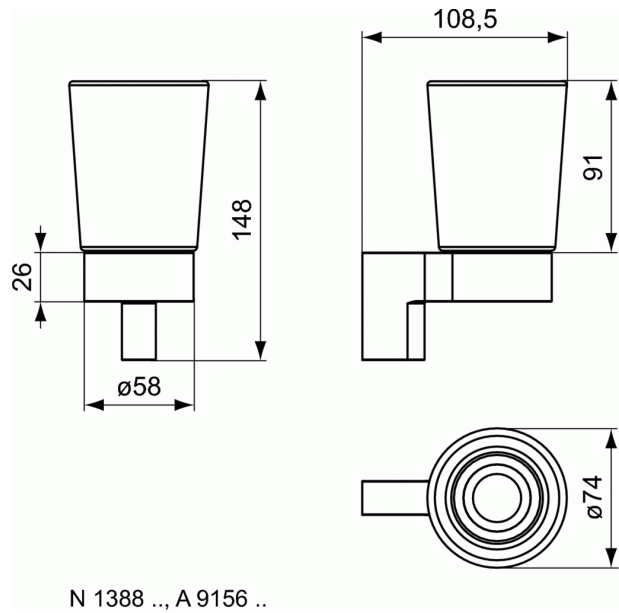

### Ceramic Tumbler with Holder

Chrome plated holder|Including fixation set|Wall mounted|74 x 109 x 148 mm, 0,90 kg

Concept Ceramic Tumbler with Holder