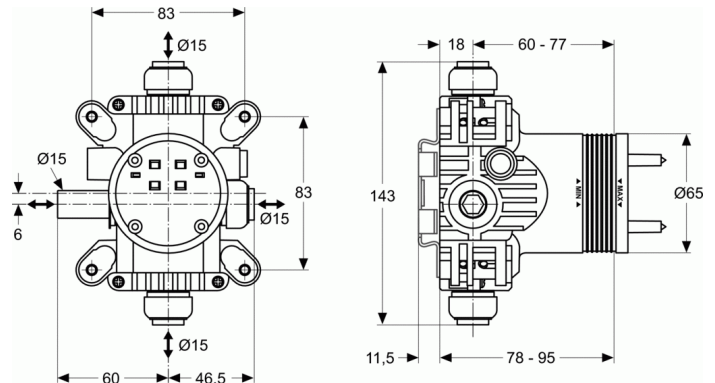

ARCHIMODULE

Built In Unit

Built In Unit

Archimodule built in universal unit

RECOMMENDED PRODUCTS

Mounting Rail
Mounting Feet
Flushing device

A1503
A963713
A963723

COLOURS*