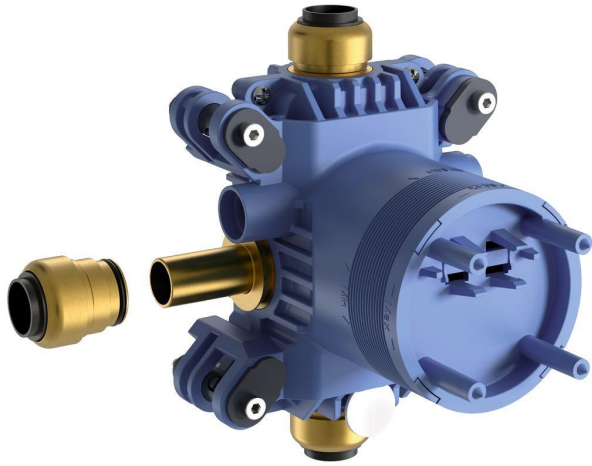

ARCHIMODULE

Built In Unit

Built In Unit

Archimodule built in universal unit

RECOMMENDED PRODUCTS

Mounting Rail
Mounting Feet
Flushing device

A1503
A963713
A963723

COLOURS*