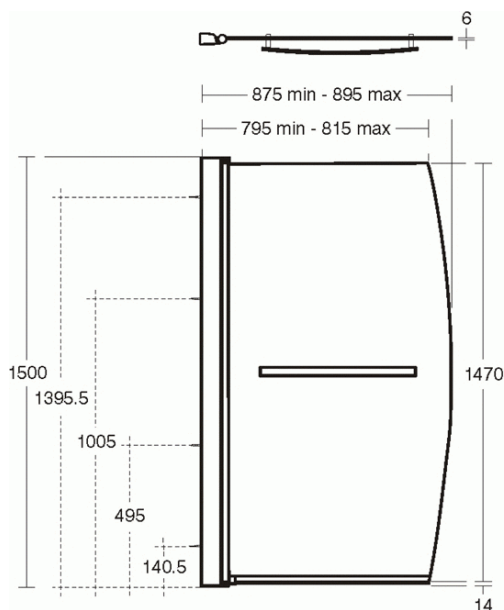

## Bow Bath Screen with Towel Rail

### Bow Bath Screen with Towel Rail

6mm Clear Safety Glass | Chrome Plated Towel Rail | Polished silver finish profiles | Concealed fixings and top caps | Unhanded | Up to 20mm adjustment per profile

Synergy Bow shower bath screen with towel rail, unhanded with clear glass, bright silver finish wall profile