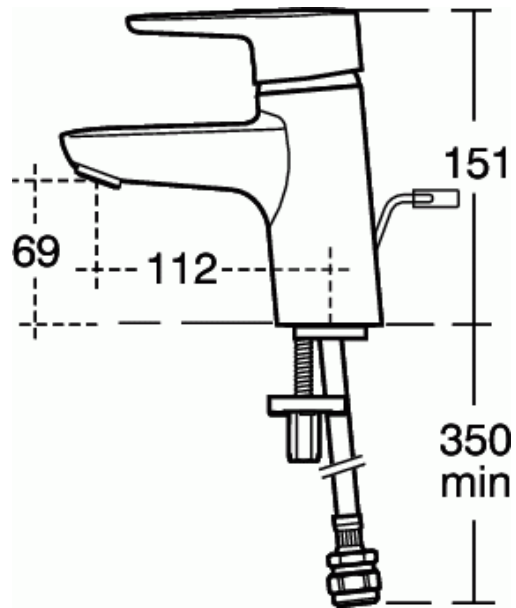

CONCEPT

Blue Basin Mixer

Blue Basin Mixer

IdealPure| Topfix| Ceramic disc| Temperature limit stop| Cool body| Supplied fitted with a 5 litres per minute eco flow regulator

Concept Blue washbasin mixer 1 hole with pop-up waste