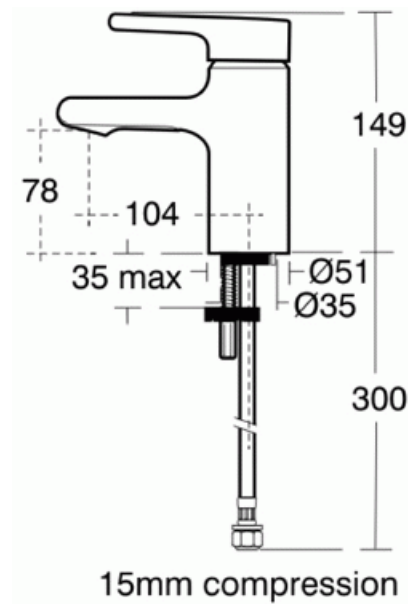

ATTITUDE

Basin Mixer with Classic Outlet (Without Waste)

Basin Mixer with Classic Outlet (Without Waste)

CLICK cartridge| Multiport cartridge| Ceramic disc|
Temperature limit stop| Cool body| Supplied fitted with a 5
litres per minute eco flow regulator.

Attitude one hole basin mixer with classic outlet - single lever -
no waste

VARIANT PRODUCTS

Basin Mixer with Classic Outlet and Pop up Waste A4592
Basin Mixer with Waterfall outlet (Without Waste) A5536