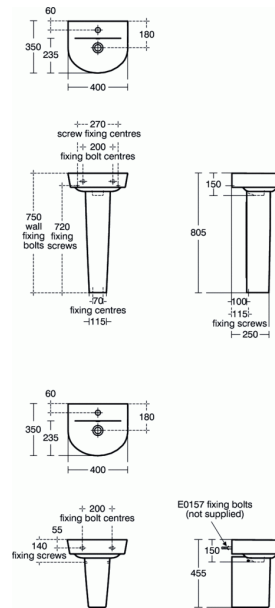

CONCEPT AIR

Arc 40cm handrinse basin - one taphole

Arc 40cm handrinse basin - one taphole
Concept Air Arc 40cm handrinse basin - one taphole

COLOURS*

* 01 = Euro White

NORMS AND BENEFITS