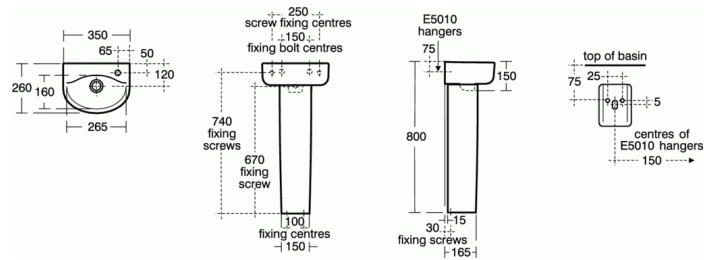

# Arc 35cm Handrinse Washbasin, 1 tapholes right hand

**Arc 35cm Handrinse Washbasin, 1 tapholes right hand**  
Concept Arc 35cm hand rinse washbasin, 1 tapholes right hand with overflow and chainstay hole

### VARIANT PRODUCTS

Arc 35cm Handrinse Washbasin, 2 tapholes E7932  
Arc 35cm Handrinse Washbasin, 1 tapholes left hand E7988