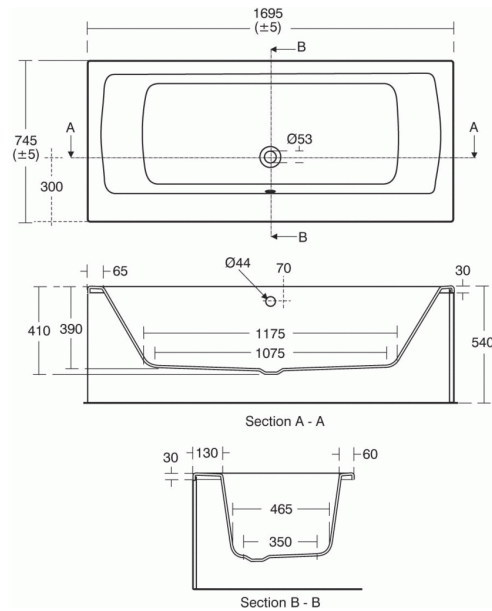

TEMPO

Arc 170x75cm Double Ended Bath

Arc 170x75cm Double Ended Bath

Capacity 180 litres

Tempo Arc 170 x 75cm Double Ended Bath, no tapholes

VARIANT PRODUCTS

Arc 170x75cm Idealform Plus+ Double Ended Bath E2578