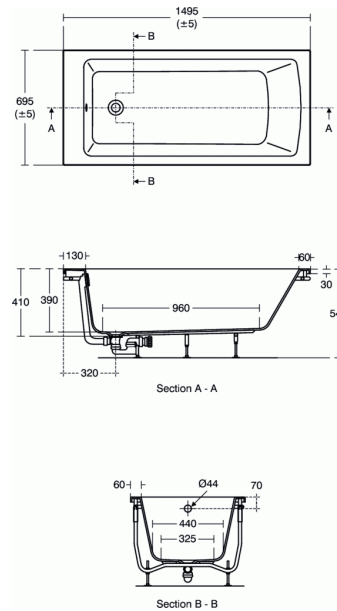

TEMPO

Arc 150x70cm Rectangular Bath

Arc 150x70cm Rectangular Bath

Domestic and hotel use | Part of an extensive range | Supplied no taphole for maximum flexibility | Idealform | Capacity 155 litres

Tempo Arc 150x70cm Rectangular Bath, No Tapholes