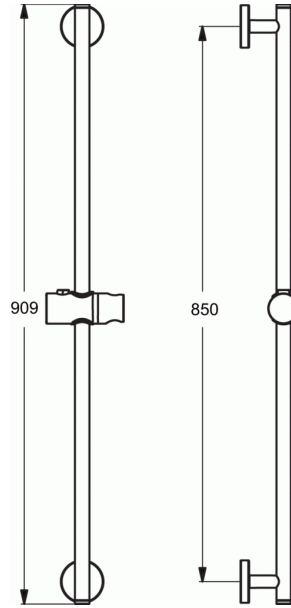

# IDEALRAIN

## 900mm Slide Rail

### 900mm Slide Rail

Slide rail 21mm diameter | Handspray holder

Idealrain 900mm slide rail - chrome plated

### VARIANT PRODUCTS

600mm Slide Rail

B9420